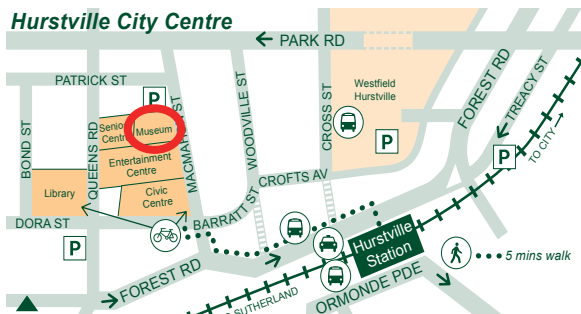

BODY LANGUAGE

The Human Form, Messages and Meaning

Exhibition Dates: 4 - 30 April 2009

Venue: Dragon's Lair Gallery
Hurstville City Museum & Gallery
14 MacMahon Street
HURSTVILLE NSW 2220

FREE ENTRY
All life drawings & prints are for sale.

Preview artwork images and prices at:
<http://www.kathrynskelsey.com/gallery.html>

Museum Hours: Tuesday - Thursday 10am - 4pm
Or By Appointment

Local artist and physiotherapist KATHRYN SKELSEY combines her interest in medical science with her skill in life drawing and watercolour painting to create this collection of beautiful figurative artworks.

This exhibition traces an illuminating and inspiring path from her early life drawings, through her academic conceptual explorations to her current medical illustration career.

BODY LANGUAGE examines the essence of being human, and the messages that we give out and receive; to care, learn, influence and communicate.

www.kathrynskelsey.com
contact@kathrynskelsey.com

This exhibition is proudly brought to you by: